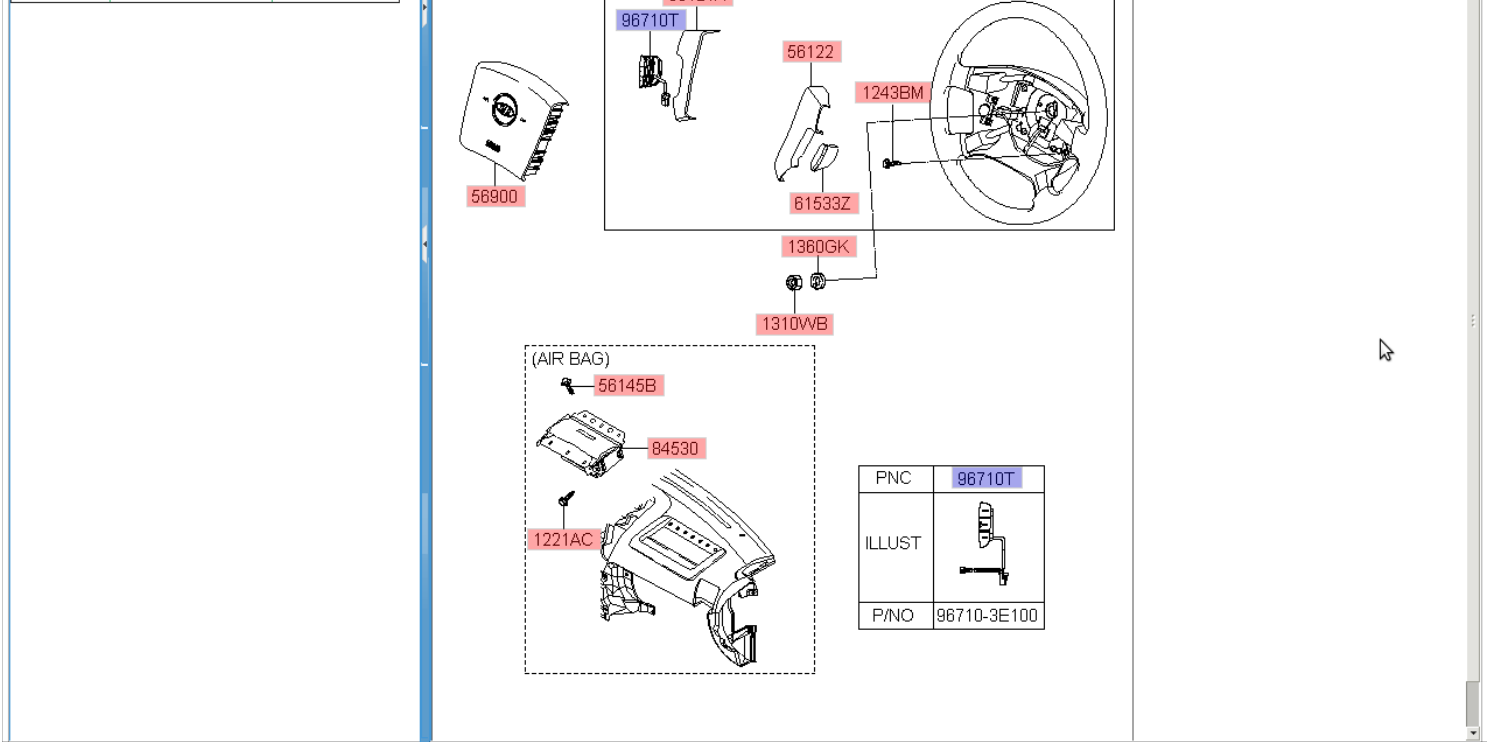

From - To	PartNo	QTY	Description	Remarks	Price
96710T	SWASSY-AUDIOREMOC...			967103E100	
95750E	SWTCHASSY-STRGRE...			MULTI	

PNC	96710T
ILLUST	
P/NO	96710-3E100