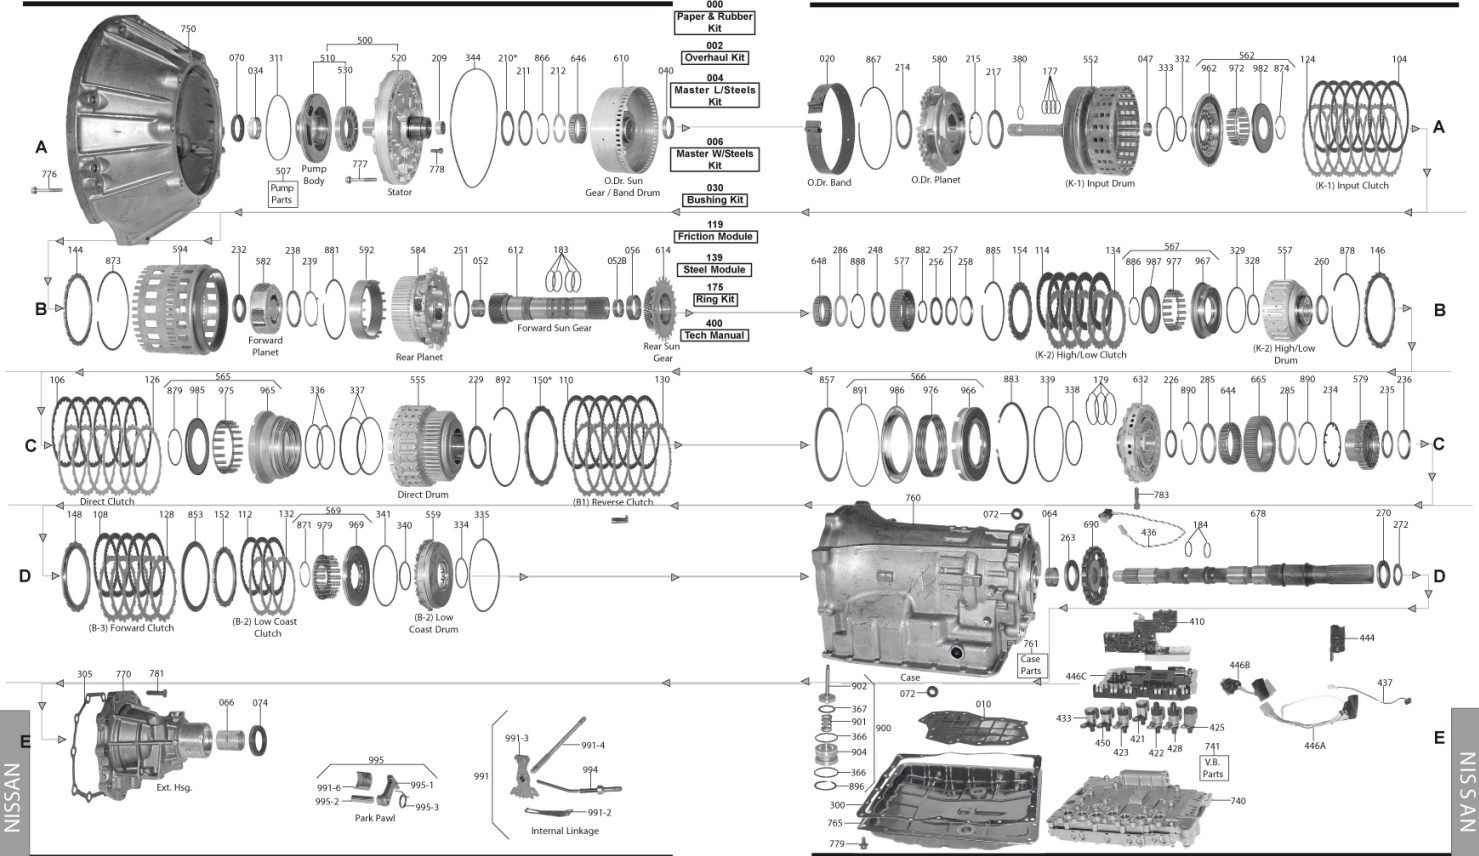

RE5R05A

RWD 5 Speed

RWD 5 Speed

RE5R05A

© Whatever It Takes Transmission Parts, Inc.

1-800-940-0197

173

173

1-800-940-0197

© Whatever It Takes Transmission Parts, Inc.

NISSAN

NISSAN